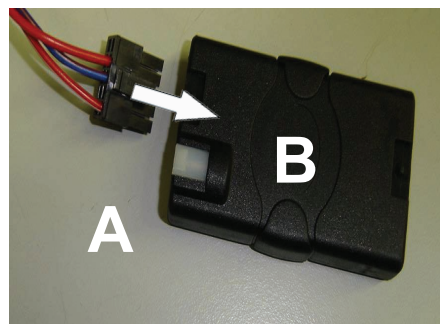

KENWOOD

Steering Wheel Remote Control Adaptor

CAW-FD7070

Ford Focus 09/98-12/04

Ford Mondeo 03/01-10/03

Ford Galaxy 07/00-03/06

(With stalk control)

Check for latest updates on:
www.kenwood.eu

1

OR

2

5

Vehicle Function	Click
Vol +	Vol +
Vol -	Vol -
▶▶	Seek +
◀◀	Seek -
Mode	Source

*Functions Given are a general guide, exact functionality may vary with Kenwood Model/Vehicle