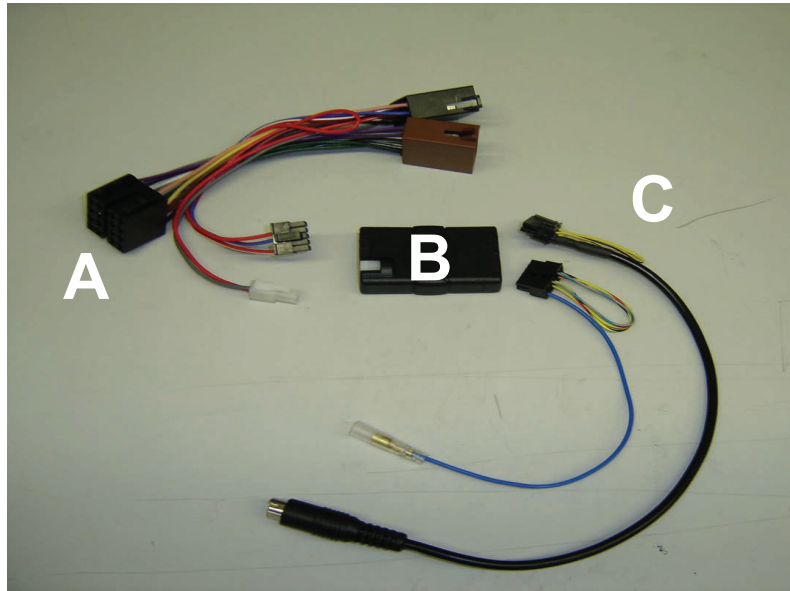

KENWOOD

Steering Wheel Remote Control Adaptor

CAW-FD7070

Ford Focus 09/98-12/04

Ford Mondeo 03/01-10/03

Ford Galaxy 07/00-03/06

(With stalk control)

Check for latest updates on:
www.kenwood.eu

1

OR

2

5

Vehicle Function	Click
Vol +	Vol +
Vol -	Vol -
▶▶	Seek +
◀◀	Seek -
Mode	Source

*Functions Given are a general guide, exact functionality may vary with Kenwood Model/Vehicle