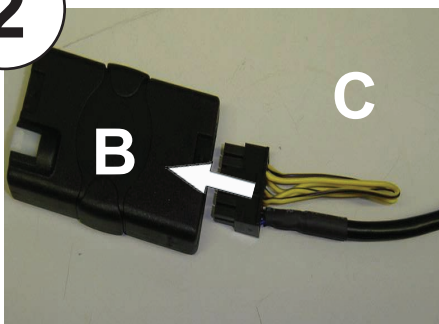

KENWOOD

Steering Wheel Remote Control Adaptor

CAW-FD7070

Ford Focus 09/98-12/04

Ford Mondeo 03/01-10/03

Ford Galaxy 07/00-03/06

(With stalk control)

Check for latest updates on:
www.kenwood.eu

1

OR

2

5

Vehicle Function	Click
Vol +	Vol +
Vol -	Vol -
▶▶	Seek +
◀◀	Seek -
Mode	Source

*Functions Given are a general guide, exact functionality may vary with Kenwood Model/Vehicle