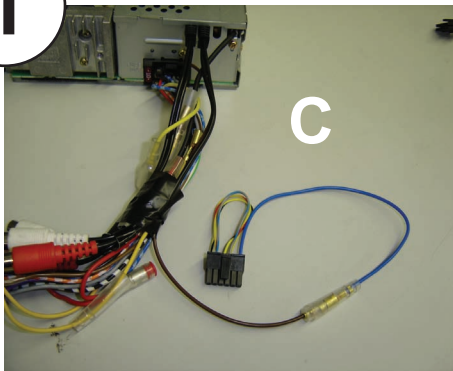

KENWOOD

Steering Wheel Remote Control Adaptor

CAW-FD7070

Ford Focus 09/98-12/04

Ford Mondeo 03/01-10/03

Ford Galaxy 07/00-03/06

(With stalk control)

Check for latest updates on:
www.kenwood.eu

1

OR

2

5

Vehicle Function	Click
Vol +	Vol +
Vol -	Vol -
▶▶	Seek +
◀◀	Seek -
Mode	Source

*Functions Given are a general guide, exact functionality may vary with Kenwood Model/Vehicle